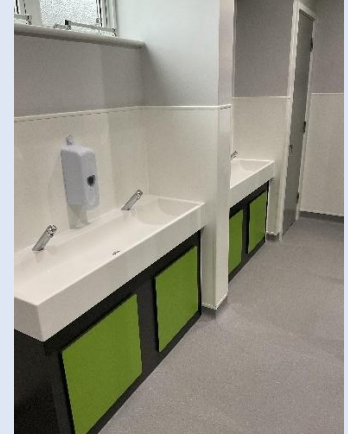

Stay up to date with school life by viewing our Instagram page, where we regularly share photos, celebrations, and updates from across the school

Second-Hand Uniform Shop

Please visit the [PTA second-hand uniform shop](#) if you wish to purchase additional school uniform

Please note: We do not currently require any donations for the second-hand uniform shop of grey trousers, winter grey dresses, or blue shirts. Thank you.

Musician of the Half Term

This half term, we will be listening to the music by Fisherman's Friends

What's happening week commencing Monday 13th April

Monday
Inset Day

Tuesday
Y5 Echoes Rehearsals, 7:45-8:30am, Class 3DM
Piano Lessons
iRock Lessons
Claire Andrews Dance KS2, 3:15-4:15pm

Wednesday
Guitar Lessons
EYFS and KS1 Drama Workshop
Y3-6 WWFC, 3:30-4:30pm, Field

Thursday
Kickboxing, 7:40-8:40am, Hall
Y5 Trip to Sulgrave Manor
Drum and Woodwind Lessons
Claire Andrews Dance KS1, 3:15-4:15pm, Hall

Friday
Cello Lessons
Non-uniform day – Misbourne House

Stay up to date with school life by viewing our Instagram page, where we regularly share photos, celebrations, and updates from across the school